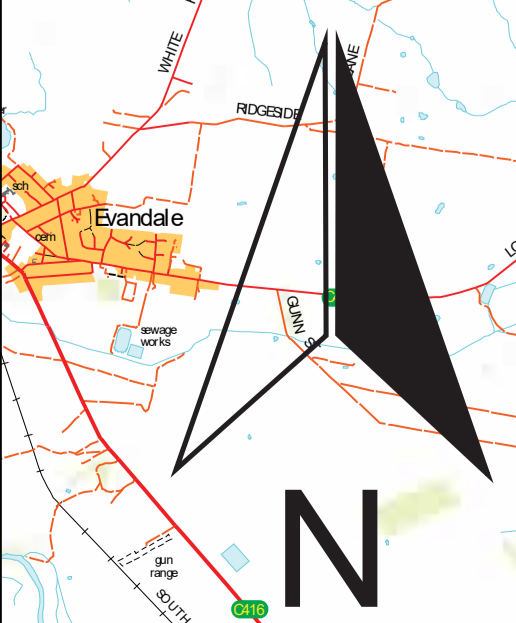

Testing Officials Meet Point - 09:30

Scan QR Code for Google Maps for Directions to Pin Location

Click / Tap Here to access Location

Officials Meet Point
Thursday Testing
Lilydale Falls Car Park
09:30am

Invermay Service Park

LAUNCESTON

Legend

- | | | | |
|-----------|--|-------------------------|--|
| Test 1 | | Stage Start | |
| Direction | | Flying Finish | |
| Test 2 | | Service | |
| Direction | | Not Suitable for trucks | |
| Liaison | | | |

Scale = 2km